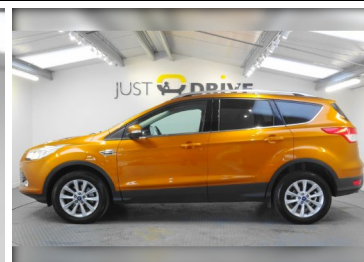

2015(15) Ford Kuga 2.0 TDCi 150 Titanium 5dr 2WD

SOLD

**AA** Inspected

**Engine:** Diesel  
**Body:** Hatchback  
**Gearbox:** Manual  
**Capacity:** 1997cc  
**Colour:** Tiger Eye Metallic  
**Mileage:** 65,239  
**CO<sup>2</sup>:** 122g/km  
**MPG:** 60.1mpg  
**Top Speed:** 121mph  
**BHP:** 148bhp  
**Insurance Grp:** 23E

BODY COLOUR BUMPERS  
 ELECTRIC FRONT AND REAR  
 WINDOWS + ONE TOUCH +  
 GLOBAL OPEN/CLOSING

RAIN SENSOR WINDSCREEN  
 WIPERS

TAILGATE WASH/WIPE  
 2ND ROW AIR VENTS

60/40 SPLIT/FOLDING REAR  
 BACK AND CUSHION