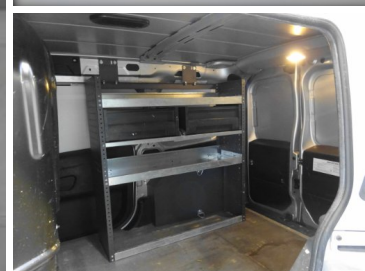

2016(66) Vauxhall Combo 2000 1.3 CDTI 16V eFLEX H1...

£7,795 + VAT

Engine: Diesel
Body: Panel Van
Gearbox: Manual
Capacity: 1248cc
Colour: Magnetic Silver Metallic
Mileage: 88,611
CO²: 126g/km
MPG: 58.9mpg
Top Speed: 97mph
BHP: 88bhp

Just Drive
Crossroads Service Station,
Pencoed
Bridgend
Cardiff
Mid Glamorgan, CF35 5HY

15" STEEL
KEY IN IGNITION WARNING ALARM
REV COUNTER
TRIP COMPUTER
BODY COLOUR FRONT BUMPERS AND REAR QUARTER BUMPERS
DAYTIME RUNNING LIGHTS
ELECTRIC FRONT WINDOWS
LAMINATED WINDSCREEN
2 COAT HOOKS
CARPETED CABIN AREA
COURTESY LIGHT
DRIVERS SEAT ADJUSTABLE FOR REACH AND RAKE
ILLUMINATED LOAD AREA
LOCKING GLOVEBOX
PASSENGER SEAT WITH REACH AND RAKE ADJUSTMENT
REACH AND RAKE ADJUSTABLE STEERING COLUMN
DRIVERS AIRBAG

ELECTRIC PAS
LIGHTS ON AUDIBLE WARNING
LOCKING FUEL CAP
SERVICE INDICATOR
WARNING LIGHTS
BODY COLOURED DOOR MIRRORS
BODYSIDE MOULDINGS
DIPPING REAR VIEW MIRROR
HEADLAMP LEVELLING
NEARSIDE SLIDING DOOR
BULKHEAD SOUNDPROOFING
CENTRE CONSOLE + DRINKS HOLDER
CUBE CLOTH UPHOLSTERY
FRONT DOOR POCKETS
HEIGHT ADJUSTABLE HEAD RESTRAINTS
LOAD LASHING RINGS
OVERHEAD STORAGE SHELF
POLLEN FILTER
PVC LINING FOR LOAD AREA
STORAGE BOX ON DRIVERS SIDE FACIA
HEIGHT ADJUSTABLE DRIVER'S