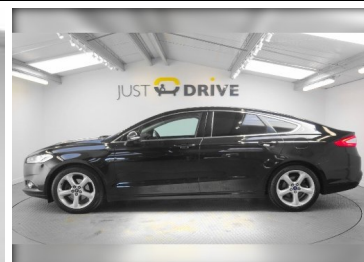

2016(65) Ford Mondeo 2.0 TDCi Titanium 5dr

£9,395

**AA** Inspected

**Engine:** Diesel  
**Body:** Hatchback  
**Gearbox:** Manual  
**Capacity:** 1997cc  
**Colour:** Black  
**Mileage:** 102,694  
**CO<sup>2</sup>:** 112g/km  
**MPG:** 65.7mpg  
**Top Speed:** 134mph  
**BHP:** 148bhp  
**Insurance Grp:** 23E

**Just Drive**  
 Crossroads Service Station,  
 Pencoed  
 Bridgend  
 Cardiff  
 Mid Glamorgan, CF35 5HY

18" ALLOYS	'FORD POWER' STARTER BUTTON
BLUETOOTH CONNECTIVITY WITH VOICE CONTROL	EASY FUEL CAPLESS REFUELLING SYSTEM
FORD SYNC 2 WITH 8" COLOUR TOUCH SCREEN	FRONT AND REAR PARKING SENSORS
LANE KEEP ASSIST	POWER STEERING
SYNC EMERGENCY ASSISTANCE	TFT CLUSTER SCREEN
TRAFFIC SIGN RECOGNITION	TRIP COMPUTER
DIESEL PARTICULATE FILTER	RADIO/CD
USB SOCKET	'QUICKCLEAR' HEATED WINDSCREEN/HEATED WASHER JETS
AUTO DIMMING INTERIOR MIRROR	AUTO HIGH BEAM
AUTOMATIC RAIN SENSING WIPERS	AUTOMATIC HEADLIGHTS
BODY COLOURED BUMPERS	BODY COLOUR ROCKER MOULDINGS
ELECTRIC ADJUSTABLE DOOR MIRRORS	CHROME WINDOW SURROUND
ELECTRIC FRONT WINDOWS	ELECTRIC FOLDING DOOR MIRRORS
FRONT FOG LIGHTS WITH CHROME SURROUNDS	ELECTRIC REAR WINDOWS WITH GLOBAL CLOSING
REAR WIPER	LED DAYTIME RUNNING LIGHTS
	LED TAIL LIGHTS
	CENTRE CONSOLE WITH