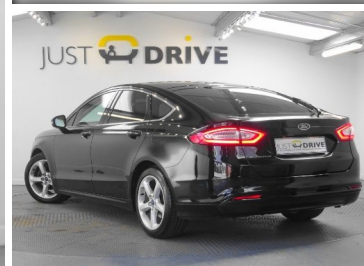

2016(65) Ford Mondeo 2.0 TDCi Titanium 5dr

£9,395

**AA** Inspected

**Engine:** Diesel  
**Body:** Hatchback  
**Gearbox:** Manual  
**Capacity:** 1997cc  
**Colour:** Black  
**Mileage:** 102,694  
**CO<sup>2</sup>:** 112g/km  
**MPG:** 65.7mpg  
**Top Speed:** 134mph  
**BHP:** 148bhp  
**Insurance Grp:** 23E

**Just Drive**  
 Crossroads Service Station,  
 Pencoed  
 Bridgend  
 Cardiff  
 Mid Glamorgan, CF35 5HY

18" ALLOYS	'FORD POWER' STARTER BUTTON
BLUETOOTH CONNECTIVITY WITH VOICE CONTROL	EASY FUEL CAPLESS REFUELLING SYSTEM
FORD SYNC 2 WITH 8" COLOUR TOUCH SCREEN	FRONT AND REAR PARKING SENSORS
LANE KEEP ASSIST	POWER STEERING
SYNC EMERGENCY ASSISTANCE	TFT CLUSTER SCREEN
TRAFFIC SIGN RECOGNITION	TRIP COMPUTER
DIESEL PARTICULATE FILTER	RADIO/CD
USB SOCKET	'QUICKCLEAR' HEATED WINDSCREEN/HEATED WASHER JETS
AUTO DIMMING INTERIOR MIRROR	AUTO HIGH BEAM
AUTOMATIC RAIN SENSING WIPERS	AUTOMATIC HEADLIGHTS
BODY COLOURED BUMPERS	BODY COLOUR ROCKER MOULDINGS
ELECTRIC ADJUSTABLE DOOR MIRRORS	CHROME WINDOW SURROUND
ELECTRIC FRONT WINDOWS	ELECTRIC FOLDING DOOR MIRRORS
FRONT FOG LIGHTS WITH CHROME SURROUNDS	ELECTRIC REAR WINDOWS WITH GLOBAL CLOSING
REAR WIPER	LED DAYTIME RUNNING LIGHTS
	LED TAIL LIGHTS
	CENTRE CONSOLE WITH